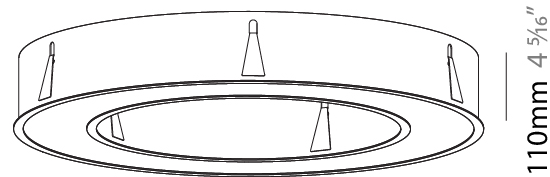

GENERAL

Series: Glorious
 Subseries: Glorious
 Brand: Prolight
 Division: Architectural
 Mounting Type: Recessed
 Mounting Location: Ceiling
 Subcategory: Ambient

PHYSICAL

Shape: Round
 Diameter (mm): 970
 Diameter (in): 38 ³/₁₆
 Height (mm): 110
 Height (in): 4 ⁵/₁₆
 Min. Recessing Depth (mm): 120
 Min. Recessing Depth (in): 4 ³/₄
 Light Distribution: Direct
 Weight (kg): 11.164
 Weight (lbs): 24.61
 Diffuser: PMMA - Opal or Micro-Prism
 Fixture Finish: SSR / BKV / CWI / CRY / HAB / LAG / UFT / ITA / RUA / RUR / MIC / FTG / MYG / TWT / LOD / PUS / FRO / FUP / KIA / POP / BLS / SPG / MEY / GOH / GUM / CHC / COM / ABZ / JAG / OBR / MOS / ROR
 Fixture Material: Aluminum
 Cut-out Measurements: 960mm / 37 13/16" x 640mm / 25 3/16"

PROJECT
TYPE
SPECIFIER
QUANTITY
DATE

110mm 4 ⁵/₁₆"

Ø 628mm 24 ³/₄"

Ø 970mm 38 ³/₁₆ "

960mm x 640mm
37 13/16" x 25 3/16"

120mm
4 3/4"

10 - 15mm
3/8" - 9/16"

A37505-